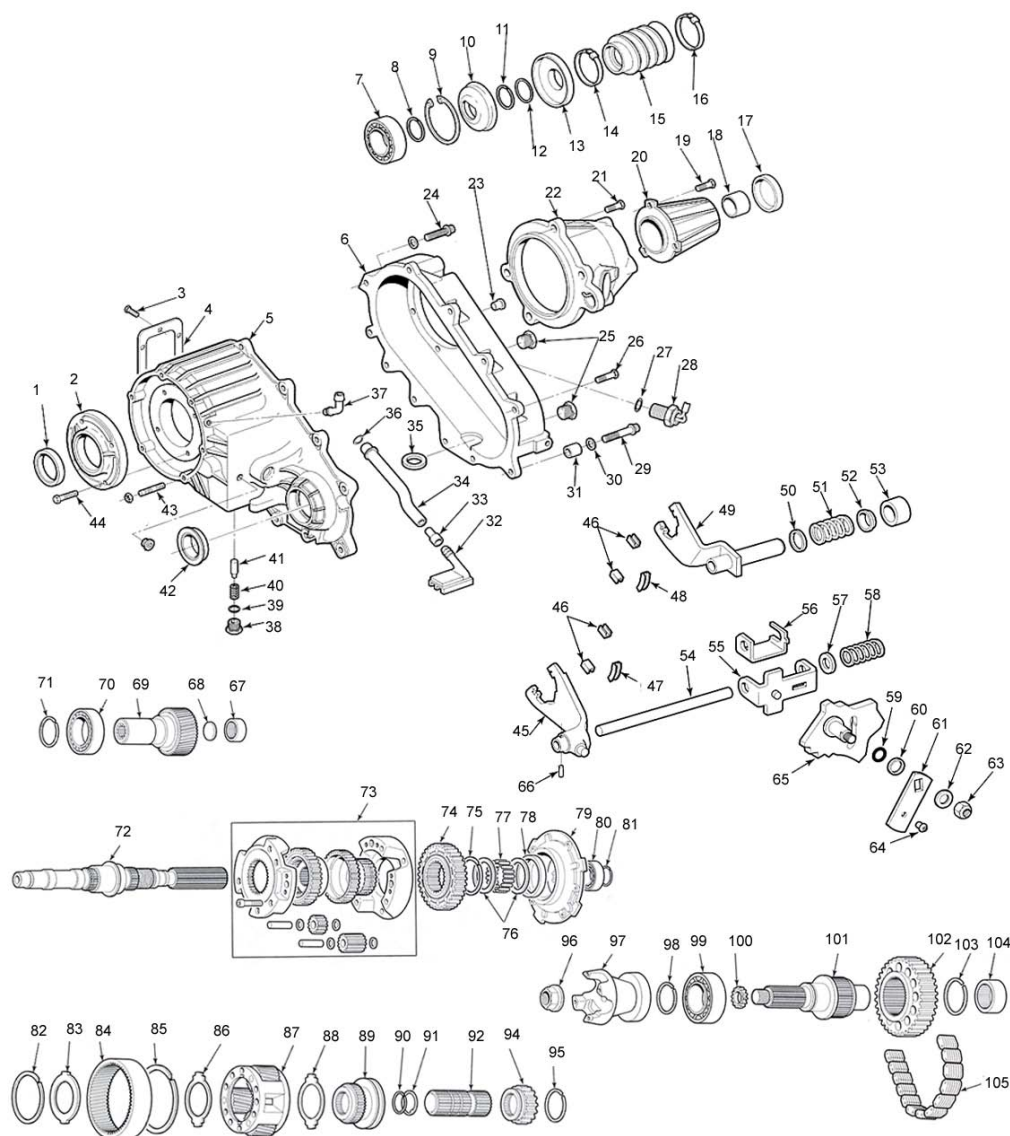

**NV242J/DHD - STYLE
REPLACES SELEC-TRAC
JEEP® WRANGLER/CHEROKEE 1987-02
DODGE® DURANGO/DAKOTA 1997-ON**

ILL #	MIDWEST #	REF #	REPLACEMENT PART DESCRIPTION
1	3173		SEAL - INPUT
1	710928		SEAL - INPUT - DODGE®
2	NV16187	4338972	RETAINER - FRONT BEARING
3			BOLT - PTO COVER
4			COVER - PTO
5	NV17034	83503500	FRONT CASE HALF - CHEROKEE 1987-93, COMANCHE- ALL, WAGONEER - ALL
5	NV17938	4796979	FRONT CASE HALF - CHEROKEE 1994-96
5	NV24401	4883336	FRONT CASE HALF - CHEROKEE 1997-01, GRAND CHEROKEE 1997-98 V6
5	NV17357	4638947	FRONT CASE HALF - GRAND CHEROKEE 1993
5	NV17940	4796971	FRONT CASE HALF - GRAND CHEROKEE 1994-96
5	NV19115	4856389	FRONT CASE HALF - GRAND CHEROKEE 1997-98 - V8
5	NV26398	5003439AA	FRONT CASE HALF - GRAND CHEROKEE 1999
5	NV30154	5014045AA	FRONT CASE HALF - GRAND CHEROKEE 2000-02