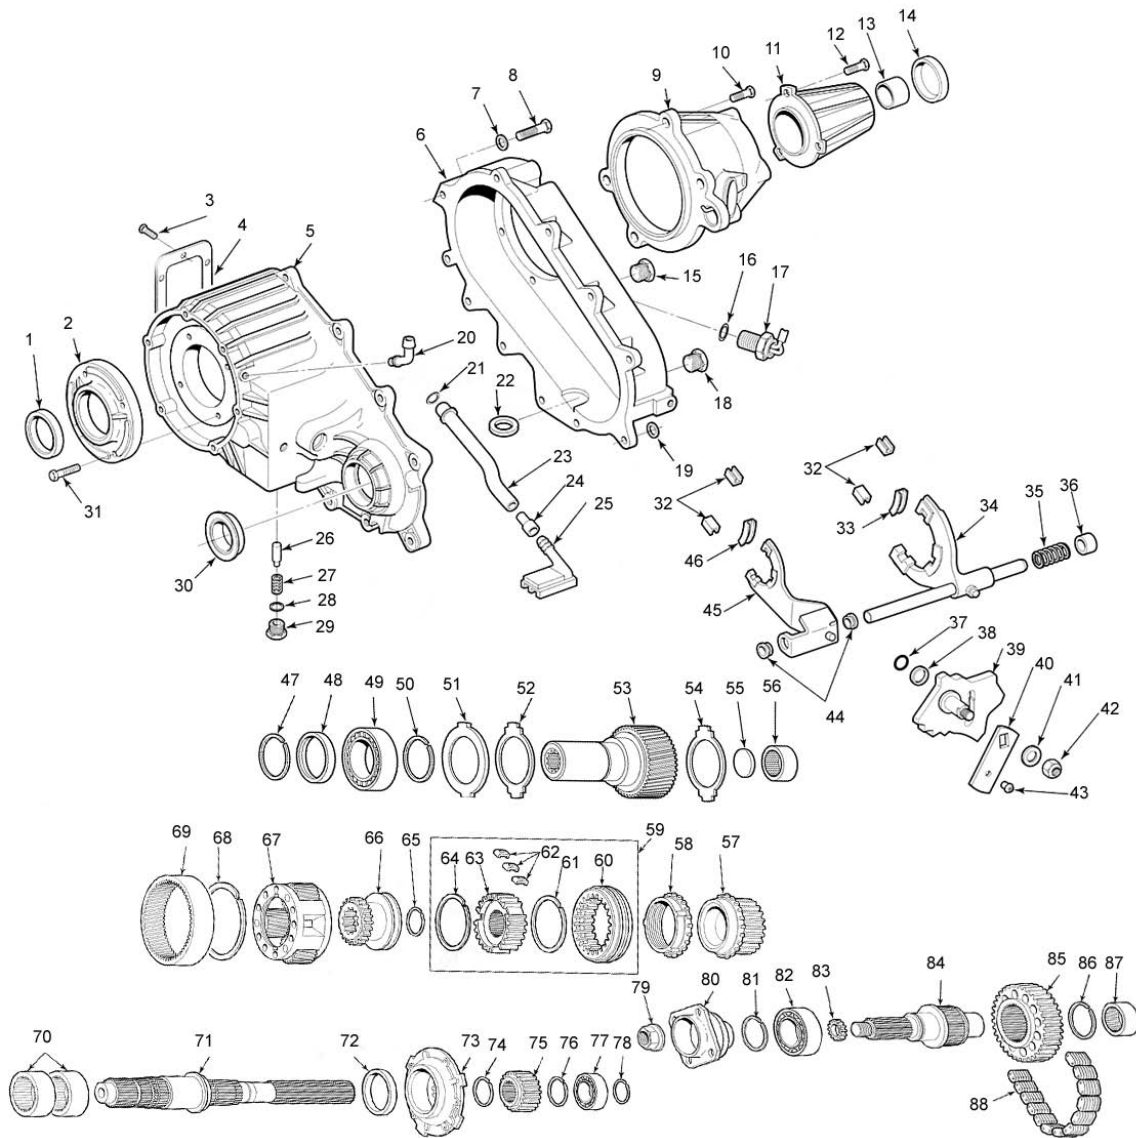

NV243 - STYLE

REPLACES CHEVY BLAZER, TAHOE, YUKON, SUBURBAN, 4X4 PICK-UP - 1995-99, DODGE® RAM 2002 & UP

ILL #	MIDWEST #	REF #	REPLACEMENT PART DESCRIPTION
1	3173		SEAL, INPUT
2	NV16244	4338973 / 15547399	RETAINER, INPUT - CHEVY
5	NV40954	5080303AA	FRONT CASE HALF - DODGE®
5	NV24664	12386241	FRONT CASE HALF - CHEVY
6	15547435		REAR CASE HALF - CHEVY
6	5080221AA		REAR CASE HALF - DODGE
8	4210617		SCREW, CASE ASSY
7/19	NV15142	4210983	WASHER, CASE SCREW
9	NV17459	15662257	REAR RETAINER, MAIN SHAFT - CHEVY
10	6500318		SCREW, REAR RETAINER
11	NV17462	4798002	REAR EXTENSION ASSY - CHEVY
11	NV37803	5080386AA	REAR EXTENSION ASSY - DODGE
12	61573	4210617	SCREW, REAR EXTENSION
13	WT297-62	3978765	BUSHING, REAR EXTENSION
14	3946		SEAL - REAR OUTPUT - DODGE®
14	4338N		SEAL - REAR OUTPUT - CHEVY