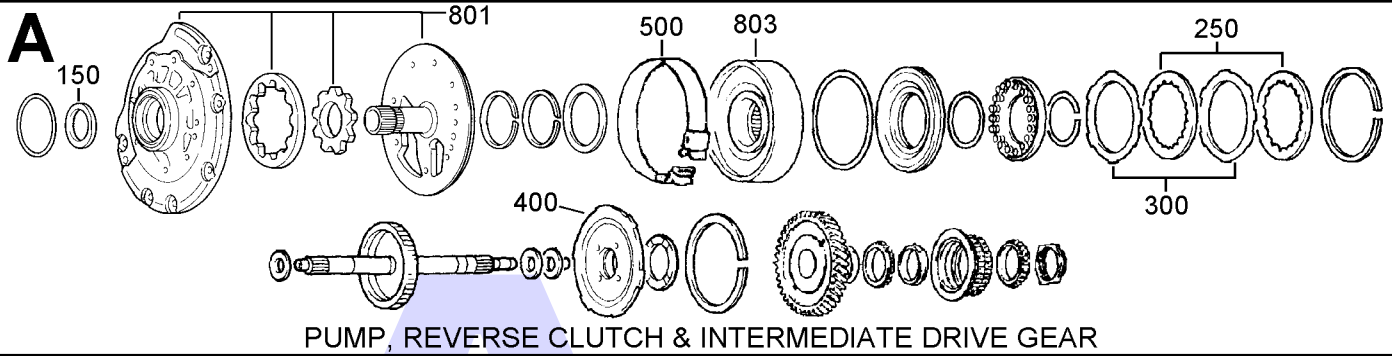

AW60-40LE (AF13) AW60-42LE (AF17/AF13 MKII)

4 SPEED FWD (Electronic Control)

AUTOMATIC CHOICE

THE AUTOMATIC TRANSMISSION PARTS WAREHOUSE

AW60-40LE (AF13) AW60-42LE (AF17/AF13 MKII)

4 SPEED FWD (Electronic Control)

AUTOMATIC CHOICE

THE AUTOMATIC TRANSMISSION PARTS WAREHOUSE

ILL NO.	DESCRIPTION	YEARS	QTY	PART NO
KITS AW60-40/42-LE (AF13)				
Kit	Overhaul AF13/60-40LE (Transtec).....	92-ON	1	AF13.OHK01
Kit	Overhaul AF13/60-40LE (Precision).....	92-ON	1	AF13.OHK52
Kit	Valve Body Gasket Kit (AF17 - AF13 MKII).....	99-ON	1	AF13.GK01
GASKETS & RUBBER COMPONENTS				
Kit	'O' Ring Kit (AF17 & AF13MKII)	99-ON	1	AF13.ORK01
Kit	Valve Body Gasket Kit (AF17& AF13 MKII).....	99-ON	1	AF13.GK01
NI	Valve Body Gasket	92-ON	1	AF13.GAS02
NI	Valve Body Gasket	92-ON	1	AF13.GAS03
NI	Valve Body Gasket	92-ON	1	AF13.GAS04
NI	Valve Body Gasket	92-ON	1	AF13.GAS05
NI	Valve Body Gasket Main (60-41 Ecotec)	98-ON	1	AF13.GAS06
NI	Valve Body Gasket Main (60-41 Ecotec)	98-ON	1	AF13.GAS07
NI	Valve Body Gasket Small (60-41 Ecotec)	98-ON	1	AF13.GAS08
NI	Valve Body Gasket Small (60-41 Ecotec)	98-ON	1	AF13.GAS09
NI	Valve Body Gasket Small (60-41 Ecotec)	98-ON	1	AF13.GAS10
NI	Valve Body Gasket End Plate (60-41 Ecotec)	98-ON	1	AF13.GAS11
NI	Valve Body Gasket Side (60-41 Ecotec)	98-ON	1	AF13.GAS12
NI	Pump to Case 'O' Ring	92-ON	1	AF13.OR01
SEALS				
150A	Converter Seal.....	92-ON	1	BW55.MCS01
152E	Drive Shaft Seal (L.Hand).....	92-ON	1	AF13.MCS02
151E	Drive Shaft Seal (R.Hand)	92-97	1	AF13.MCS02
151E	Drive Shaft Seal (R.Hand)	98-ON	1	AF13.MCS03
FRICTIONS				
Kit	Friction Plate (OEM)	92-97	1	AF13.FRK01
Kit	Friction Plate AF17 (OEM).....	98-ON	1	AF13.FRK02
Kit	Friction Plate (Alto)	96-ON	1	AF13.FRK51
250A	C2 (Direct Clutch) (126mm OD x 1.85mm x 44T) ..	92-98	2	AF13.FRP02
250A	C2 (Direct Clutch) (Alto) (126mm OD x 1.85mm x 44T) ..	92-98	2	AF13.FRP52
250A	C2 (Direct Clutch)AF13MKII/AF17 (133mm OD x 1.85mm x 44T) ..	98-ON	2	AF13.FRP05
251B	B2 (Low & Reverse) (160mm OD x 1.70mm x 33T) .	92-ON	4	AF20.FRP03
252C	C0 (Overdrive Clutch) (142mm OD x 1.75mm x 51T) ..	92-ON	2-3	AF13.FRP01
252C	C0 (Overdrive Clutch) (Alto) (142mm OD x 1.75mm x 51T) ..	92-ON	2-3	AF13.FRP51
253C	C3 (Coast Clutch) (126mm OD x 1.70mm x 44T) .	92-ON	2	AF13.FRP03
253C	C3 (Coast Clutch) (Alto) (126mm OD x 1.70mm x 44T) .	92-ON	2	AF13.FRP53
254C	C1 (Forward Clutch) (142mm OD x 1.75mm x 51T) ..	92-ON	2	AF13.FRP01
254C	C1 (Forward Clutch) (Alto) (142mm OD x 1.75mm x 51T) ..	92-ON	2	AF13.FRP51
254C	C1 (Forward Clutch)AF13MKII/AF17 (142mm OD x 1.70mm x 51T) ..	98-ON	3	AF13.FRP06