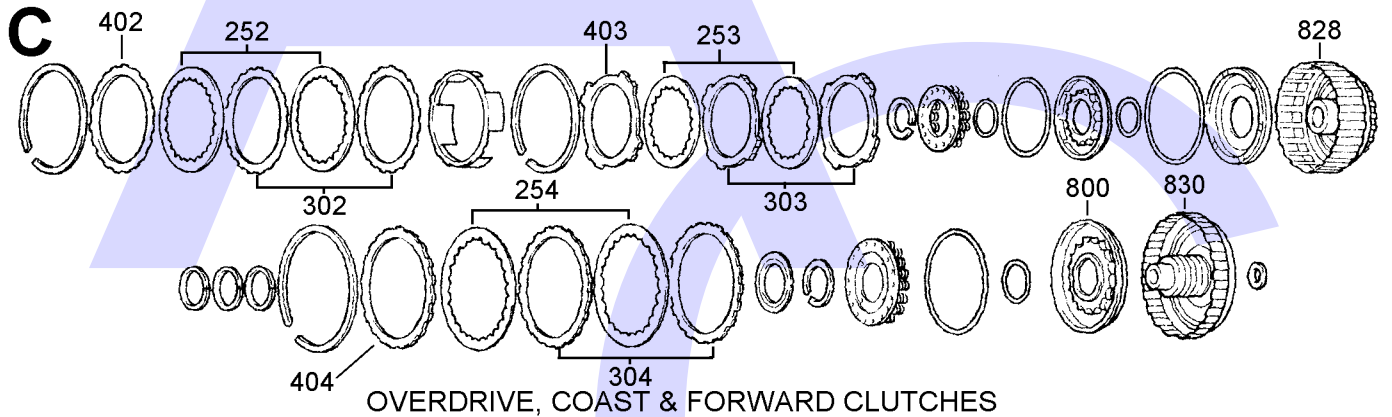

AW60-40LE (AF13) AW60-42LE (AF17/AF13 MKII)

4 SPEED FWD (Electronic Control)

AUTOMATIC CHOICE

THE AUTOMATIC TRANSMISSION PARTS WAREHOUSE

AW60-40LE (AF13) AW60-42LE (AF17/AF13 MKII)

4 SPEED FWD (Electronic Control)

AUTOMATIC CHOICE

THE AUTOMATIC TRANSMISSION PARTS WAREHOUSE

ILL NO.	DESCRIPTION	YEARS	QTY	PART NO
KITS AW60-40/42-LE (AF13)				
Kit	Overhaul AF13/60-40LE (Transtec).....	92-ON	1	AF13.OHK01
Kit	Overhaul AF13/60-40LE (Precision).....	92-ON	1	AF13.OHK52
Kit	Valve Body Gasket Kit (AF17 - AF13 MKII).....	99-ON	1	AF13.GK01
GASKETS & RUBBER COMPONENTS				
Kit	'O' Ring Kit (AF17 & AF13MKII)	99-ON	1	AF13.ORK01
Kit	Valve Body Gasket Kit (AF17& AF13 MKII).....	99-ON	1	AF13.GK01
NI	Valve Body Gasket	92-ON	1	AF13.GAS02
NI	Valve Body Gasket	92-ON	1	AF13.GAS03
NI	Valve Body Gasket	92-ON	1	AF13.GAS04
NI	Valve Body Gasket	92-ON	1	AF13.GAS05
NI	Valve Body Gasket Main (60-41 Ecotec)	98-ON	1	AF13.GAS06
NI	Valve Body Gasket Main (60-41 Ecotec)	98-ON	1	AF13.GAS07
NI	Valve Body Gasket Small (60-41 Ecotec)	98-ON	1	AF13.GAS08
NI	Valve Body Gasket Small (60-41 Ecotec)	98-ON	1	AF13.GAS09
NI	Valve Body Gasket Small (60-41 Ecotec)	98-ON	1	AF13.GAS10
NI	Valve Body Gasket End Plate (60-41 Ecotec)	98-ON	1	AF13.GAS11
NI	Valve Body Gasket Side (60-41 Ecotec)	98-ON	1	AF13.GAS12
NI	Pump to Case 'O' Ring	92-ON	1	AF13.OR01
SEALS				
150A	Converter Seal.....	92-ON	1	BW55.MCS01
152E	Drive Shaft Seal (L.Hand).....	92-ON	1	AF13.MCS02
151E	Drive Shaft Seal (R.Hand)	92-97	1	AF13.MCS02
151E	Drive Shaft Seal (R.Hand)	98-ON	1	AF13.MCS03
FRICTIONS				
Kit	Friction Plate (OEM)	92-97	1	AF13.FRK01
Kit	Friction Plate AF17 (OEM).....	98-ON	1	AF13.FRK02
Kit	Friction Plate (Alto)	96-ON	1	AF13.FRK51
250A	C2 (Direct Clutch) (126mm OD x 1.85mm x 44T) ..	92-98	2	AF13.FRP02
250A	C2 (Direct Clutch) (Alto) (126mm OD x 1.85mm x 44T) ..	92-98	2	AF13.FRP52
250A	C2 (Direct Clutch)AF13MKII/AF17 (133mm OD x 1.85mm x 44T) ..	98-ON	2	AF13.FRP05
251B	B2 (Low & Reverse) (160mm OD x 1.70mm x 33T) .	92-ON	4	AF20.FRP03
252C	C0 (Overdrive Clutch) (142mm OD x 1.75mm x 51T) ..	92-ON	2-3	AF13.FRP01
252C	C0 (Overdrive Clutch) (Alto) (142mm OD x 1.75mm x 51T) ..	92-ON	2-3	AF13.FRP51
253C	C3 (Coast Clutch) (126mm OD x 1.70mm x 44T) .	92-ON	2	AF13.FRP03
253C	C3 (Coast Clutch) (Alto) (126mm OD x 1.70mm x 44T) .	92-ON	2	AF13.FRP53
254C	C1 (Forward Clutch) (142mm OD x 1.75mm x 51T) ..	92-ON	2	AF13.FRP01
254C	C1 (Forward Clutch) (Alto) (142mm OD x 1.75mm x 51T) ..	92-ON	2	AF13.FRP51
254C	C1 (Forward Clutch)AF13MKII/AF17 (142mm OD x 1.70mm x 51T) ..	98-ON	3	AF13.FRP06