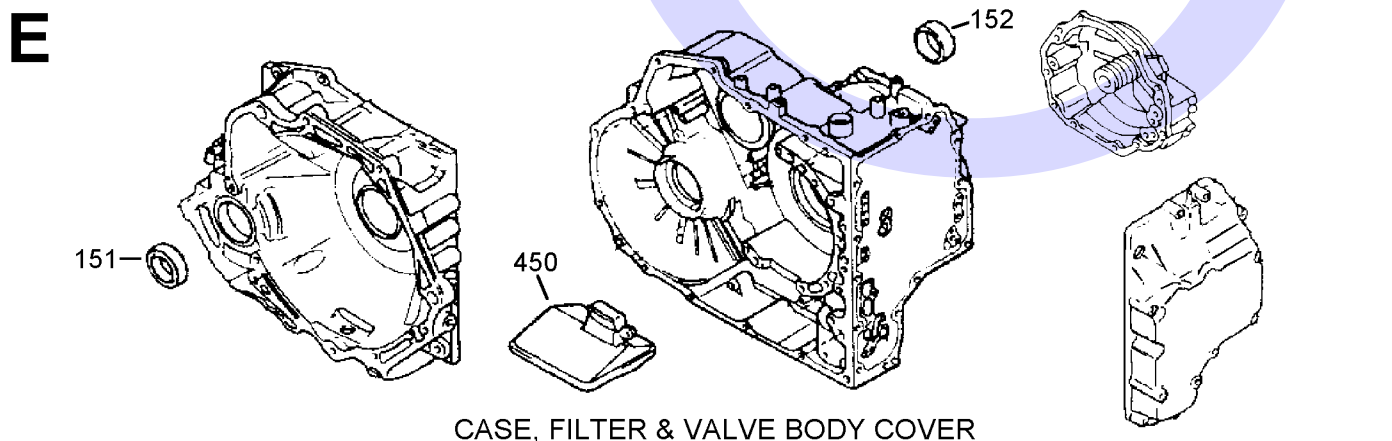

AW60-40LE (AF13) AW60-42LE (AF17/AF13 MKII)

4 SPEED FWD (Electronic Control)

AUTOMATIC CHOICE

THE AUTOMATIC TRANSMISSION PARTS WAREHOUSE

AW60-40LE (AF13) AW60-42LE (AF17/AF13 MKII)

4 SPEED FWD (Electronic Control)

AUTOMATIC CHOICE

THE AUTOMATIC TRANSMISSION PARTS WAREHOUSE

ILL NO.	DESCRIPTION	YEARS	QTY	PART NO
KITS AW60-40/42-LE (AF13)				
Kit	Overhaul AF13/60-40LE (Transtec).....	92-ON	1	AF13.OHK01
Kit	Overhaul AF13/60-40LE (Precision).....	92-ON	1	AF13.OHK52
Kit	Valve Body Gasket Kit (AF17 - AF13 MKII).....	99-ON	1	AF13.GK01
GASKETS & RUBBER COMPONENTS				
Kit	'O' Ring Kit (AF17 & AF13MKII)	99-ON	1	AF13.ORK01
Kit	Valve Body Gasket Kit (AF17& AF13 MKII).....	99-ON	1	AF13.GK01
NI	Valve Body Gasket	92-ON	1	AF13.GAS02
NI	Valve Body Gasket	92-ON	1	AF13.GAS03
NI	Valve Body Gasket	92-ON	1	AF13.GAS04
NI	Valve Body Gasket	92-ON	1	AF13.GAS05
NI	Valve Body Gasket Main (60-41 Ecotec)	98-ON	1	AF13.GAS06
NI	Valve Body Gasket Main (60-41 Ecotec)	98-ON	1	AF13.GAS07
NI	Valve Body Gasket Small (60-41 Ecotec)	98-ON	1	AF13.GAS08
NI	Valve Body Gasket Small (60-41 Ecotec)	98-ON	1	AF13.GAS09
NI	Valve Body Gasket Small (60-41 Ecotec)	98-ON	1	AF13.GAS10
NI	Valve Body Gasket End Plate (60-41 Ecotec)	98-ON	1	AF13.GAS11
NI	Valve Body Gasket Side (60-41 Ecotec)	98-ON	1	AF13.GAS12
NI	Pump to Case 'O' Ring	92-ON	1	AF13.OR01
SEALS				
150A	Converter Seal.....	92-ON	1	BW55.MCS01
152E	Drive Shaft Seal (L.Hand).....	92-ON	1	AF13.MCS02
151E	Drive Shaft Seal (R.Hand)	92-97	1	AF13.MCS02
151E	Drive Shaft Seal (R.Hand)	98-ON	1	AF13.MCS03
FRICTIONS				
Kit	Friction Plate (OEM)	92-97	1	AF13.FRK01
Kit	Friction Plate AF17 (OEM).....	98-ON	1	AF13.FRK02
Kit	Friction Plate (Alto)	96-ON	1	AF13.FRK51
250A	C2 (Direct Clutch) (126mm OD x 1.85mm x 44T) ..	92-98	2	AF13.FRP02
250A	C2 (Direct Clutch) (Alto) (126mm OD x 1.85mm x 44T) ..	92-98	2	AF13.FRP52
250A	C2 (Direct Clutch)AF13MKII/AF17 (133mm OD x 1.85mm x 44T) ..	98-ON	2	AF13.FRP05
251B	B2 (Low & Reverse) (160mm OD x 1.70mm x 33T) .	92-ON	4	AF20.FRP03
252C	C0 (Overdrive Clutch) (142mm OD x 1.75mm x 51T) ..	92-ON	2-3	AF13.FRP01
252C	C0 (Overdrive Clutch) (Alto) (142mm OD x 1.75mm x 51T) ..	92-ON	2-3	AF13.FRP51
253C	C3 (Coast Clutch) (126mm OD x 1.70mm x 44T) .	92-ON	2	AF13.FRP03
253C	C3 (Coast Clutch) (Alto) (126mm OD x 1.70mm x 44T) .	92-ON	2	AF13.FRP53
254C	C1 (Forward Clutch) (142mm OD x 1.75mm x 51T) ..	92-ON	2	AF13.FRP01
254C	C1 (Forward Clutch) (Alto) (142mm OD x 1.75mm x 51T) ..	92-ON	2	AF13.FRP51
254C	C1 (Forward Clutch)AF13MKII/AF17 (142mm OD x 1.70mm x 51T) ..	98-ON	3	AF13.FRP06