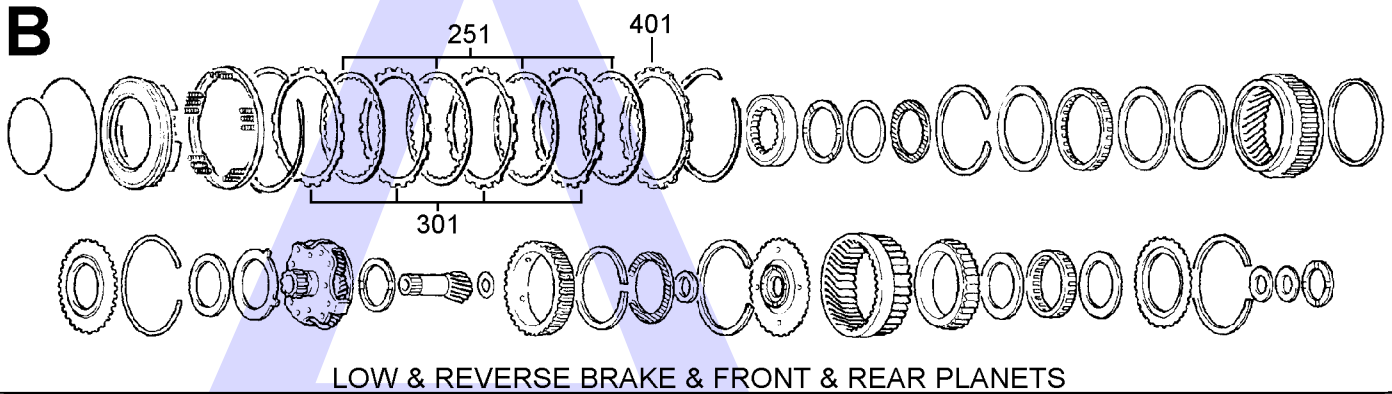

AW60-40LE (AF13) AW60-42LE (AF17/AF13 MKII)

4 SPEED FWD (Electronic Control)

AUTOMATIC CHOICE

THE AUTOMATIC TRANSMISSION PARTS WAREHOUSE

AW60-40LE (AF13) AW60-42LE (AF17/AF13 MKII)

4 SPEED FWD (Electronic Control)

AUTOMATIC CHOICE

THE AUTOMATIC TRANSMISSION PARTS WAREHOUSE

ILL NO.	DESCRIPTION	YEARS	QTY	PART NO
KITS AW60-40/42-LE (AF13)				
Kit	Overhaul AF13/60-40LE (Transtec).....	92-ON	1	AF13.OHK01
Kit	Overhaul AF13/60-40LE (Precision).....	92-ON	1	AF13.OHK52
Kit	Valve Body Gasket Kit (AF17 - AF13 MKII).....	99-ON	1	AF13.GK01
GASKETS & RUBBER COMPONENTS				
Kit	'O' Ring Kit (AF17 & AF13MKII)	99-ON	1	AF13.ORK01
Kit	Valve Body Gasket Kit (AF17& AF13 MKII).....	99-ON	1	AF13.GK01
NI	Valve Body Gasket	92-ON	1	AF13.GAS02
NI	Valve Body Gasket	92-ON	1	AF13.GAS03
NI	Valve Body Gasket	92-ON	1	AF13.GAS04
NI	Valve Body Gasket	92-ON	1	AF13.GAS05
NI	Valve Body Gasket Main (60-41 Ecotec)	98-ON	1	AF13.GAS06
NI	Valve Body Gasket Main (60-41 Ecotec)	98-ON	1	AF13.GAS07
NI	Valve Body Gasket Small (60-41 Ecotec)	98-ON	1	AF13.GAS08
NI	Valve Body Gasket Small (60-41 Ecotec)	98-ON	1	AF13.GAS09
NI	Valve Body Gasket Small (60-41 Ecotec)	98-ON	1	AF13.GAS10
NI	Valve Body Gasket End Plate (60-41 Ecotec)	98-ON	1	AF13.GAS11
NI	Valve Body Gasket Side (60-41 Ecotec)	98-ON	1	AF13.GAS12
NI	Pump to Case 'O' Ring	92-ON	1	AF13.OR01
SEALS				
150A	Converter Seal.....	92-ON	1	BW55.MCS01
152E	Drive Shaft Seal (L.Hand).....	92-ON	1	AF13.MCS02
151E	Drive Shaft Seal (R.Hand)	92-97	1	AF13.MCS02
151E	Drive Shaft Seal (R.Hand)	98-ON	1	AF13.MCS03
FRICTIONS				
Kit	Friction Plate (OEM)	92-97	1	AF13.FRK01
Kit	Friction Plate AF17 (OEM).....	98-ON	1	AF13.FRK02
Kit	Friction Plate (Alto)	96-ON	1	AF13.FRK51
250A	C2 (Direct Clutch) (126mm OD x 1.85mm x 44T) ..	92-98	2	AF13.FRP02
250A	C2 (Direct Clutch) (Alto) (126mm OD x 1.85mm x 44T) ..	92-98	2	AF13.FRP52
250A	C2 (Direct Clutch)AF13MKII/AF17 (133mm OD x 1.85mm x 44T) ..	98-ON	2	AF13.FRP05
251B	B2 (Low & Reverse) (160mm OD x 1.70mm x 33T) .	92-ON	4	AF20.FRP03
252C	C0 (Overdrive Clutch) (142mm OD x 1.75mm x 51T) ..	92-ON	2-3	AF13.FRP01
252C	C0 (Overdrive Clutch) (Alto) (142mm OD x 1.75mm x 51T) ..	92-ON	2-3	AF13.FRP51
253C	C3 (Coast Clutch) (126mm OD x 1.70mm x 44T) .	92-ON	2	AF13.FRP03
253C	C3 (Coast Clutch) (Alto) (126mm OD x 1.70mm x 44T) .	92-ON	2	AF13.FRP53
254C	C1 (Forward Clutch) (142mm OD x 1.75mm x 51T) ..	92-ON	2	AF13.FRP01
254C	C1 (Forward Clutch) (Alto) (142mm OD x 1.75mm x 51T) ..	92-ON	2	AF13.FRP51
254C	C1 (Forward Clutch)AF13MKII/AF17 (142mm OD x 1.70mm x 51T) ..	98-ON	3	AF13.FRP06