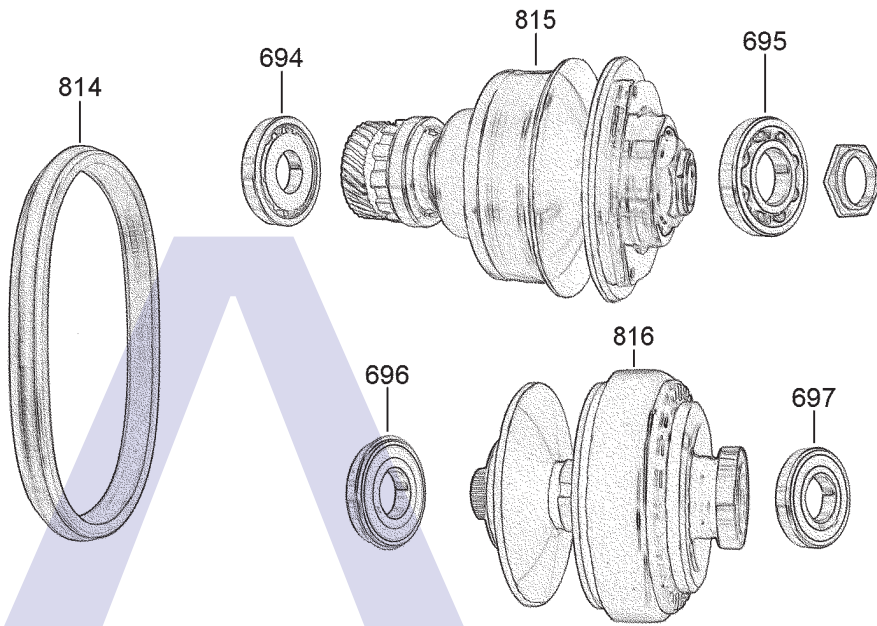

RE0F09A (JF010E) Nissan, Teana, Presage, Murano, Maxima FWD CVT (Electronic Control)

AUTOMATIC CHOICE

THE AUTOMATIC TRANSMISSION PARTS WAREHOUSE

RE0F09A (JF010E) Nissan, Teana, Presage, Murano, Maxima FWD CVT (Electronic Control)

AUTOMATIC CHOICE

THE AUTOMATIC TRANSMISSION PARTS WAREHOUSE

E

Primary Drum (Bottom), Secondary Drum (Top) & Drive Belt

F

Valve Body, Casings & Related Parts

RE0F09A (JF010E) Nissan, Teana, Presage, Murano, Maxima FWD CVT (Electronic Control)

AUTOMATIC CHOICE

THE AUTOMATIC TRANSMISSION PARTS WAREHOUSE

ILL NO.	DESCRIPTION	YEARS	QTY	PART NO
KITS				
Kit	Overhaul (Transtec) (Without Pistons).....	02-ON	1	RE09.OHK01
Kit	Overhaul (OEM) (Without Pistons).....	02-ON	1	RE09.OHK02
Kit	Overhaul (Precision) (Without Pistons).....	02-ON	1	RE09.OHK03
Kit	Overhaul (Precision) (With Pistons).....	02-ON	1	RE09.OHK04
GASKETS				
101F	Pan Gasket	02-ON	1	RE09.GAS01
RUBBER COMPONENTS				
METAL CLAD SEALS				
150A	Front Pump	02-ON	1	RE09.MCS01
152F	Axle Seal R/Hand.....	02-ON	1	RE09.MCS04
153F	Axle Seal L/Hand (2WD).....	02-ON	1	RE09.MCS02
153F	Axle Seal L/Hand (4WD).....	02-ON	1	RE09.MCS03
MOULDED PISTONS				
SEALING RINGS				
FRICTION PLATES				
Kit	Friction Plate (Alto)	02-ON	1	RE09.FRK51
250B	Forward Clutch (138mm OD x 1.50mm x 36T) ..	02-ON	4	RE09.FRP01
251C	Reverse Brake (178.56mm OD x1.50mm x40T) 02-ON	02-ON	4	RE09.FRP02
STEEL PLATES				
Kit	Steel Plate.....	02-ON	1	RE09.STK01
300B	Forward Clutch (119.76mm ID x 1.40mm x 30T) 02-ON	02-ON	4	RE09.STP01
301C	Reverse Brake (163.83mm ID x 1.40mm x 12T) 02-ON	02-ON	4	RE09.STP02
PRESSURE PLATES				
SPRINGS & CIRCLIPS				