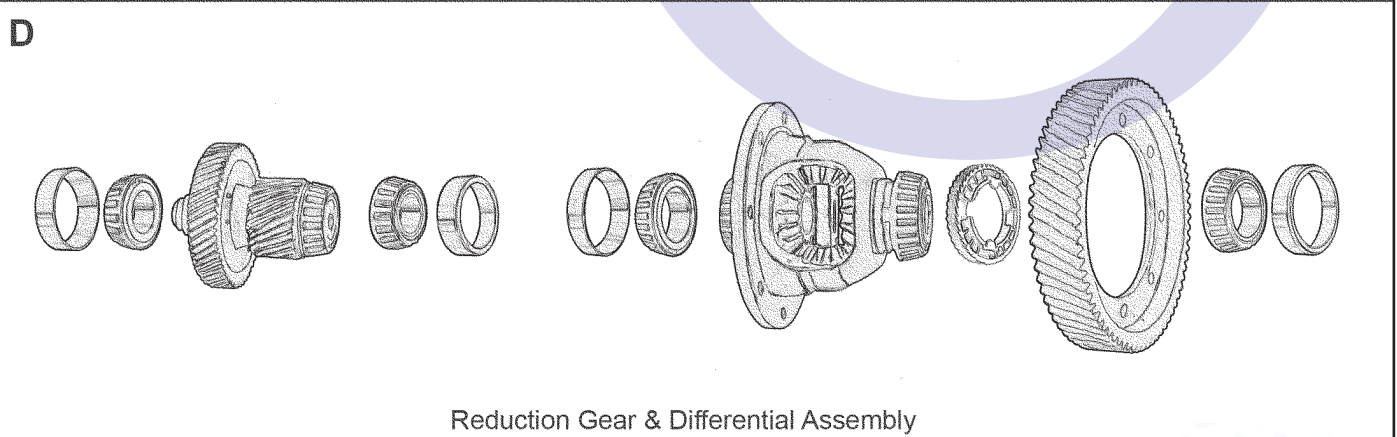

RE0F09A (JF010E) Nissan, Teana, Presage, Murano, Maxima FWD CVT (Electronic Control)

AUTOMATIC CHOICE

THE AUTOMATIC TRANSMISSION PARTS WAREHOUSE

RE0F09A (JF010E) Nissan, Teana, Presage, Murano, Maxima FWD CVT (Electronic Control)

AUTOMATIC CHOICE

THE AUTOMATIC TRANSMISSION PARTS WAREHOUSE

E

Primary Drum (Bottom), Secondary Drum (Top) & Drive Belt

F

Valve Body, Casings & Related Parts

RE0F09A (JF010E) Nissan, Teana, Presage, Murano, Maxima FWD CVT (Electronic Control)