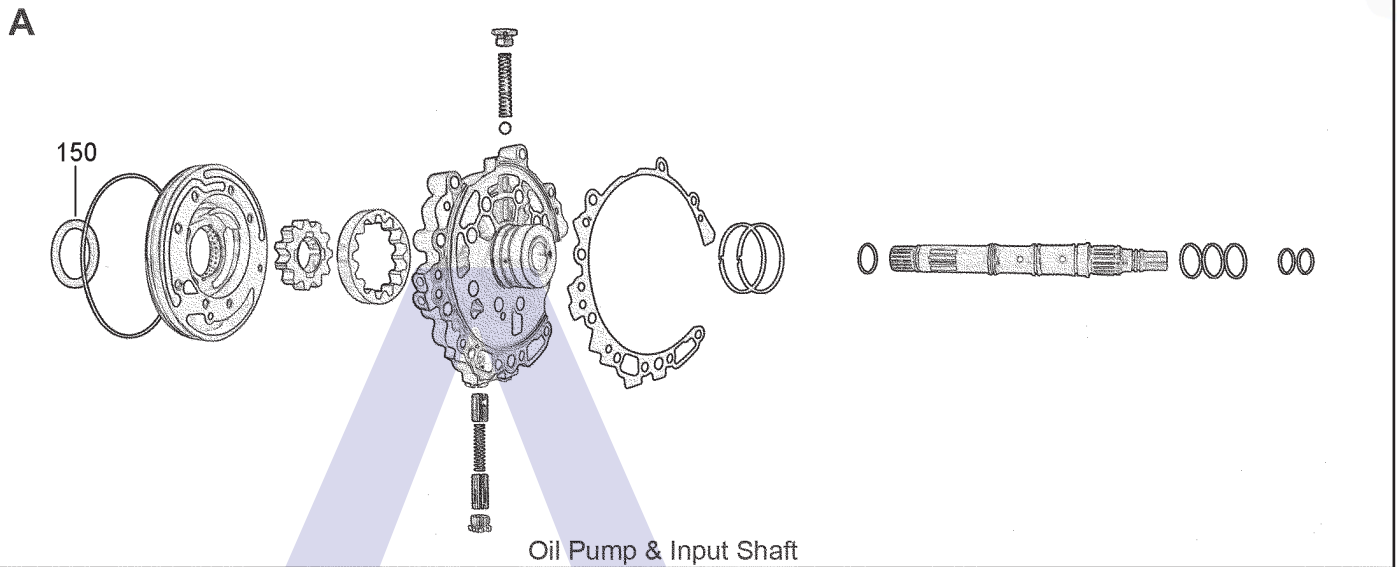

RE0F09A (JF010E) Nissan, Teana, Presage, Murano, Maxima FWD CVT (Electronic Control)

AUTOMATIC CHOICE

THE AUTOMATIC TRANSMISSION PARTS WAREHOUSE

RE0F09A (JF010E) Nissan, Teana, Presage, Murano, Maxima FWD CVT (Electronic Control)

AUTOMATIC CHOICE

THE AUTOMATIC TRANSMISSION PARTS WAREHOUSE

E

Primary Drum (Bottom), Secondary Drum (Top) & Drive Belt

F

Valve Body, Casings & Related Parts

RE0F09A (JF010E) Nissan, Teana, Presage, Murano, Maxima FWD CVT (Electronic Control)

AUTOMATIC CHOICE

THE AUTOMATIC TRANSMISSION PARTS WAREHOUSE

ILL NO.	DESCRIPTION	YEARS	QTY	PART NO
KITS				
Kit	Overhaul (Transtec) (Without Pistons).....	02-ON	1	RE09.OHK01
Kit	Overhaul (OEM) (Without Pistons).....	02-ON	1	RE09.OHK02
Kit	Overhaul (Precision) (Without Pistons).....	02-ON	1	RE09.OHK03
Kit	Overhaul (Precision) (With Pistons).....	02-ON	1	RE09.OHK04
GASKETS				
101F	Pan Gasket	02-ON	1	RE09.GAS01
RUBBER COMPONENTS				
METAL CLAD SEALS				
150A	Front Pump	02-ON	1	RE09.MCS01
152F	Axle Seal R/Hand.....	02-ON	1	RE09.MCS04
153F	Axle Seal L/Hand (2WD).....	02-ON	1	RE09.MCS02
153F	Axle Seal L/Hand (4WD).....	02-ON	1	RE09.MCS03
MOULDED PISTONS				
SEALING RINGS				
FRICTION PLATES				
Kit	Friction Plate (Alto)	02-ON	1	RE09.FRK51
250B	Forward Clutch (138mm OD x 1.50mm x 36T) ..	02-ON	4	RE09.FRP01
251C	Reverse Brake (178.56mm OD x1.50mm x40T) 02-ON	02-ON	4	RE09.FRP02
STEEL PLATES				
Kit	Steel Plate.....	02-ON	1	RE09.STK01
300B	Forward Clutch (119.76mm ID x 1.40mm x 30T) 02-ON	02-ON	4	RE09.STP01
301C	Reverse Brake (163.83mm ID x 1.40mm x 12T) 02-ON	02-ON	4	RE09.STP02
PRESSURE PLATES				
SPRINGS & CIRCLIPS				