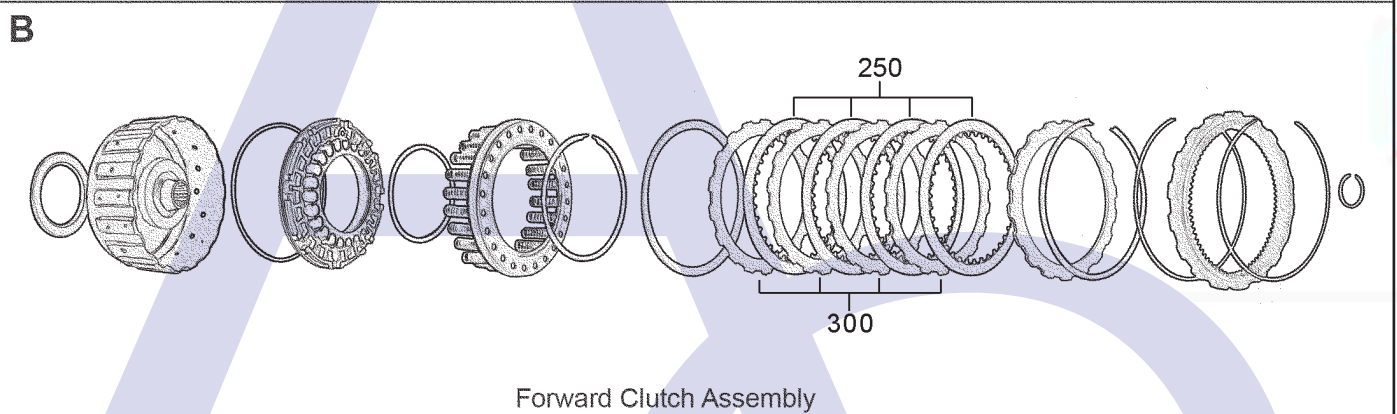

RE0F09A (JF010E) Nissan, Teana, Presage, Murano, Maxima FWD CVT (Electronic Control)

AUTOMATIC CHOICE

THE AUTOMATIC TRANSMISSION PARTS WAREHOUSE

RE0F09A (JF010E) Nissan, Teana, Presage, Murano, Maxima FWD CVT (Electronic Control)

AUTOMATIC CHOICE

THE AUTOMATIC TRANSMISSION PARTS WAREHOUSE

E

Primary Drum (Bottom), Secondary Drum (Top) & Drive Belt

F

Valve Body, Casings & Related Parts

RE0F09A (JF010E) Nissan, Teana, Presage, Murano, Maxima FWD CVT (Electronic Control)