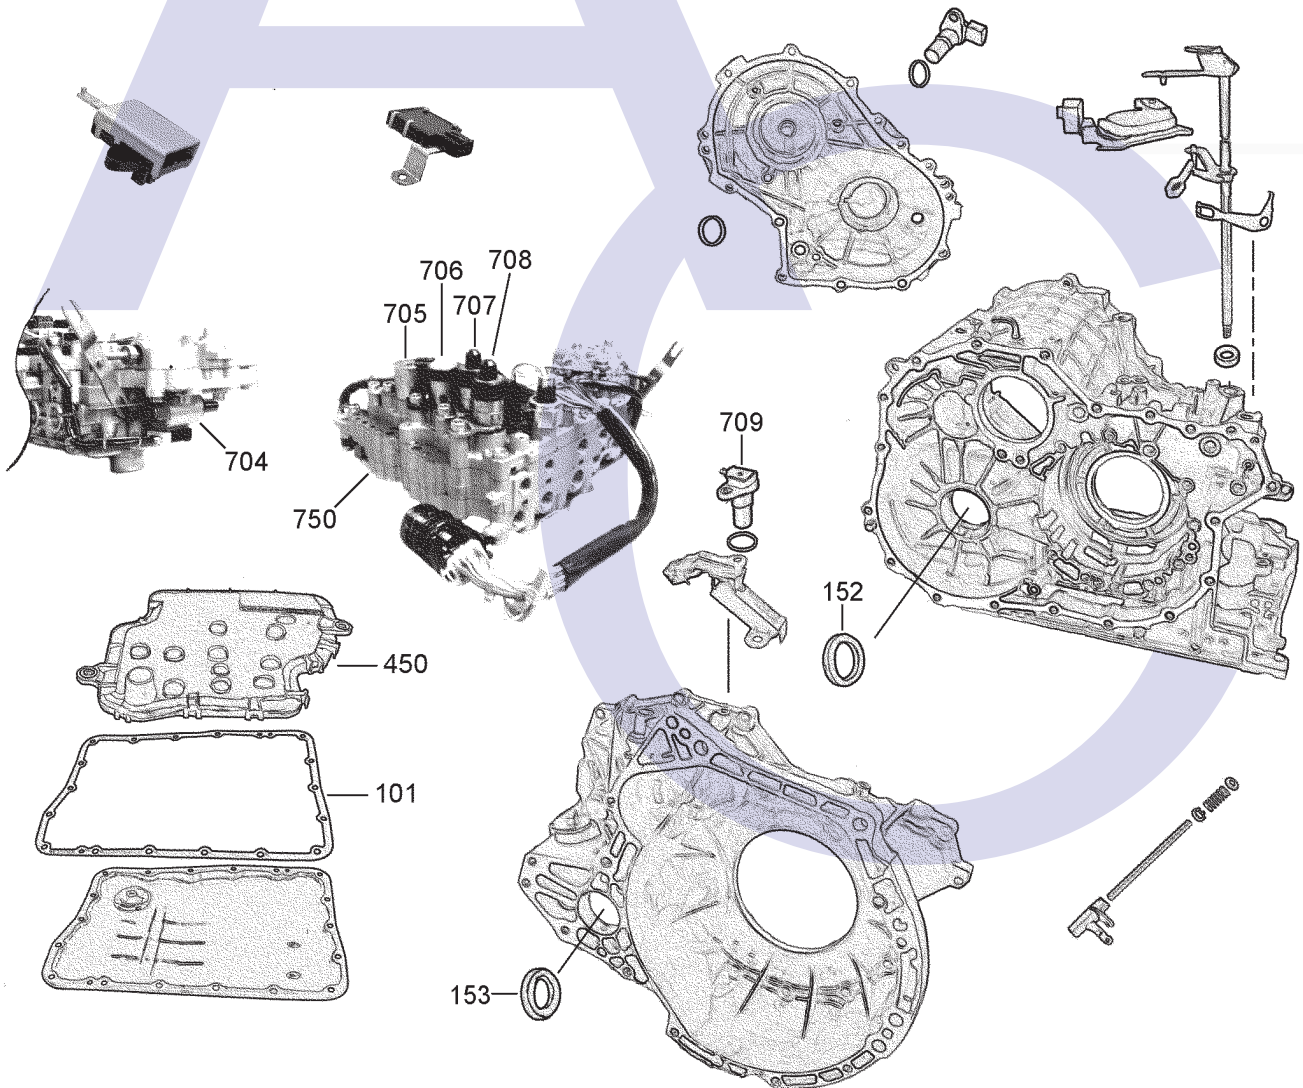

AUTOMATIC CHOICE

THE AUTOMATIC TRANSMISSION PARTS WAREHOUSE

E

Primary Drum (Bottom), Secondary Drum (Top) & Drive Belt

F

Valve Body, Casings & Related Parts

RE0F09A (JF010E) Nissan, Teana, Presage, Murano, Maxima FWD CVT (Electronic Control)

AUTOMATIC CHOICE

THE AUTOMATIC TRANSMISSION PARTS WAREHOUSE

ILL NO.	DESCRIPTION	YEARS	QTY	PART NO
KITS				
Kit	Overhaul (Transtec) (Without Pistons).....	02-ON	1	RE09.OHK01
Kit	Overhaul (OEM) (Without Pistons).....	02-ON	1	RE09.OHK02
Kit	Overhaul (Precision) (Without Pistons).....	02-ON	1	RE09.OHK03
Kit	Overhaul (Precision) (With Pistons).....	02-ON	1	RE09.OHK04
GASKETS				
101F	Pan Gasket	02-ON	1	RE09.GAS01
RUBBER COMPONENTS				
METAL CLAD SEALS				
150A	Front Pump	02-ON	1	RE09.MCS01
152F	Axle Seal R/Hand.....	02-ON	1	RE09.MCS04
153F	Axle Seal L/Hand (2WD).....	02-ON	1	RE09.MCS02
153F	Axle Seal L/Hand (4WD).....	02-ON	1	RE09.MCS03
MOULDED PISTONS				
SEALING RINGS				
FRICTION PLATES				
Kit	Friction Plate (Alto)	02-ON	1	RE09.FRK51
250B	Forward Clutch (138mm OD x 1.50mm x 36T) ..	02-ON	4	RE09.FRP01
251C	Reverse Brake (178.56mm OD x1.50mm x40T) 02-ON	02-ON	4	RE09.FRP02
STEEL PLATES				
Kit	Steel Plate.....	02-ON	1	RE09.STK01
300B	Forward Clutch (119.76mm ID x 1.40mm x 30T) 02-ON	02-ON	4	RE09.STP01
301C	Reverse Brake (163.83mm ID x 1.40mm x 12T) 02-ON	02-ON	4	RE09.STP02
PRESSURE PLATES				
SPRINGS & CIRCLIPS				