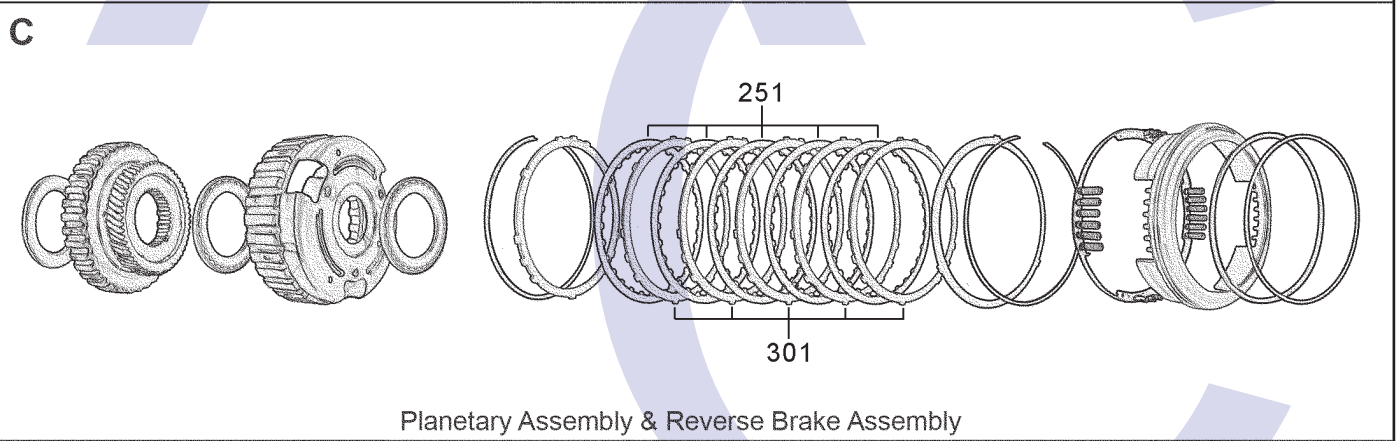

RE0F09A (JF010E) Nissan, Teana, Presage, Murano, Maxima FWD CVT (Electronic Control)

AUTOMATIC CHOICE

THE AUTOMATIC TRANSMISSION PARTS WAREHOUSE

RE0F09A (JF010E) Nissan, Teana, Presage, Murano, Maxima FWD CVT (Electronic Control)

AUTOMATIC CHOICE

THE AUTOMATIC TRANSMISSION PARTS WAREHOUSE

E

Primary Drum (Bottom), Secondary Drum (Top) & Drive Belt

F

Valve Body, Casings & Related Parts

RE0F09A (JF010E) Nissan, Teana, Presage, Murano, Maxima FWD CVT (Electronic Control)

AUTOMATIC CHOICE

THE AUTOMATIC TRANSMISSION PARTS WAREHOUSE

ILL NO.	DESCRIPTION	YEARS	QTY	PART NO
KITS				
Kit	Overhaul (Transtec) (Without Pistons).....	02-ON	1	RE09.OHK01
Kit	Overhaul (OEM) (Without Pistons).....	02-ON	1	RE09.OHK02
Kit	Overhaul (Precision) (Without Pistons).....	02-ON	1	RE09.OHK03
Kit	Overhaul (Precision) (With Pistons).....	02-ON	1	RE09.OHK04
GASKETS				
101F	Pan Gasket	02-ON	1	RE09.GAS01
RUBBER COMPONENTS				
METAL CLAD SEALS				
150A	Front Pump	02-ON	1	RE09.MCS01
152F	Axle Seal R/Hand.....	02-ON	1	RE09.MCS04
153F	Axle Seal L/Hand (2WD).....	02-ON	1	RE09.MCS02
153F	Axle Seal L/Hand (4WD).....	02-ON	1	RE09.MCS03
MOULDED PISTONS				
SEALING RINGS				
FRICTION PLATES				
Kit	Friction Plate (Alto)	02-ON	1	RE09.FRK51
250B	Forward Clutch (138mm OD x 1.50mm x 36T) ..	02-ON	4	RE09.FRP01
251C	Reverse Brake (178.56mm OD x1.50mm x40T) 02-ON	02-ON	4	RE09.FRP02
STEEL PLATES				
Kit	Steel Plate.....	02-ON	1	RE09.STK01
300B	Forward Clutch (119.76mm ID x 1.40mm x 30T) 02-ON	02-ON	4	RE09.STP01
301C	Reverse Brake (163.83mm ID x 1.40mm x 12T) 02-ON	02-ON	4	RE09.STP02
PRESSURE PLATES				
SPRINGS & CIRCLIPS				