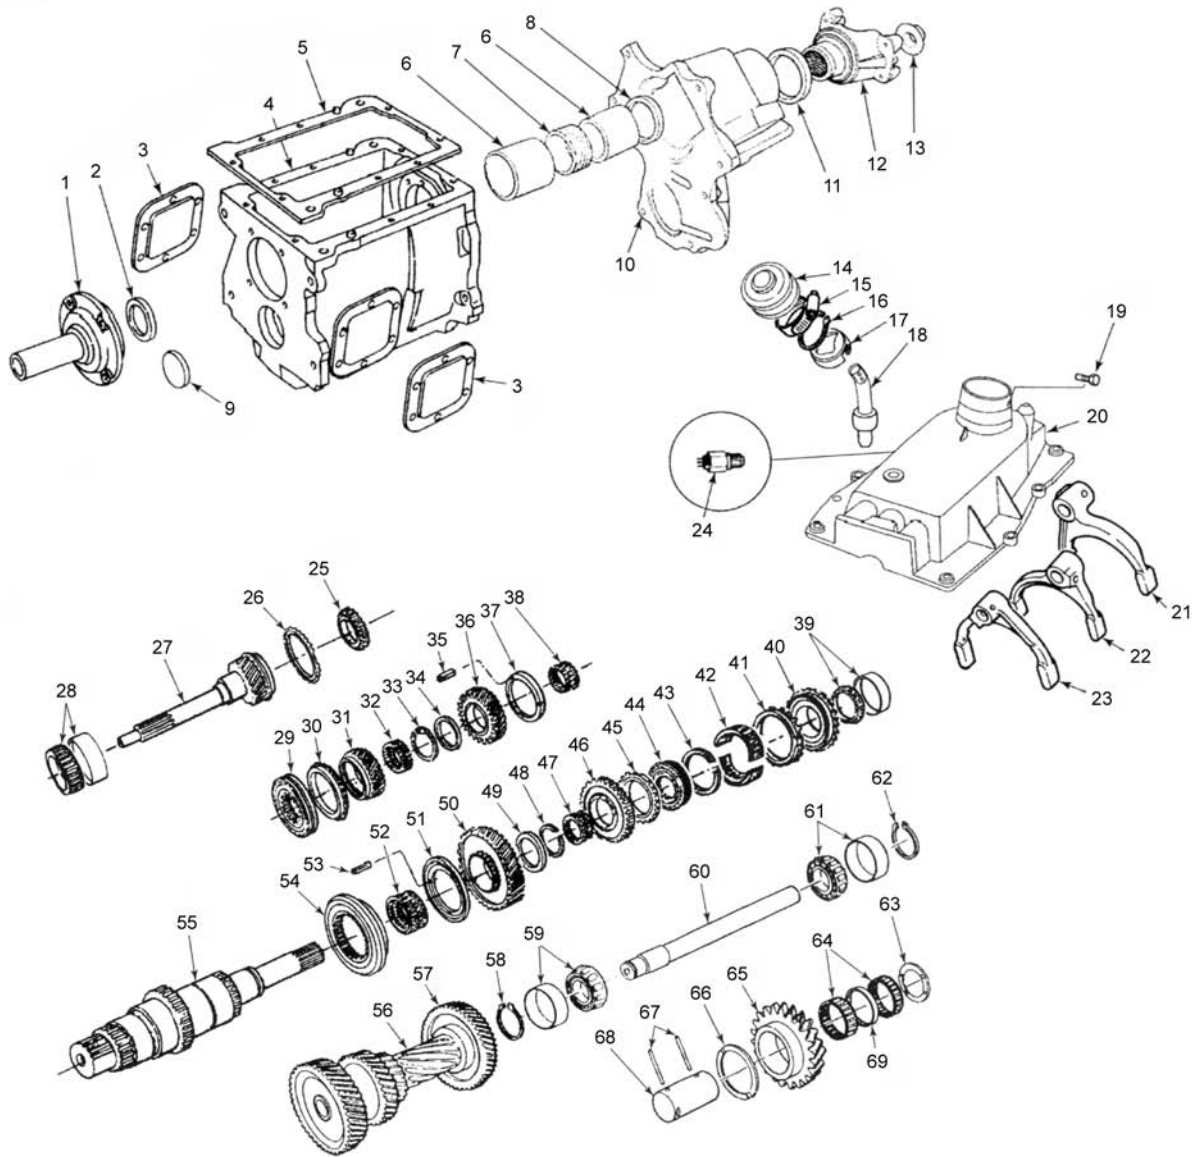

G360 - STYLE REPLACES DODGE® 1988-93 RAM 3500, D250/350

ILL #	MIDWEST #	REF #	REPLACEMENT PART DESCRIPTION
1	G360-6	4740145	FRONT BEARING RETAINER
2	F145B		FRONT SEAL
3	4740228		PTO COVER (2 REQ.)
4	4740733		MAIN CASE (IRON)
5	G360-TOP		GASKET - TOP COVER
6	4740164		SPACER (2 REQ.)
7	4549212		SPEEDOMETER GEAR
8	4728616		SEAL, EXTENSION HOUSING
9	5152		CAP - FRONT COUNTER BEARING
10	4740167		EXTENSION HOUSING 4X4
10	4740165		EXTENSION HOUSING 2WD
11	471424	4504583	REAR SEAL 2WD
11	E2132	MD703743	REAR SEAL 4X4
12	4504584		YOKE
13	4504585		NUT - M/S REAR
19	G360-P1		SHIFTER PIN