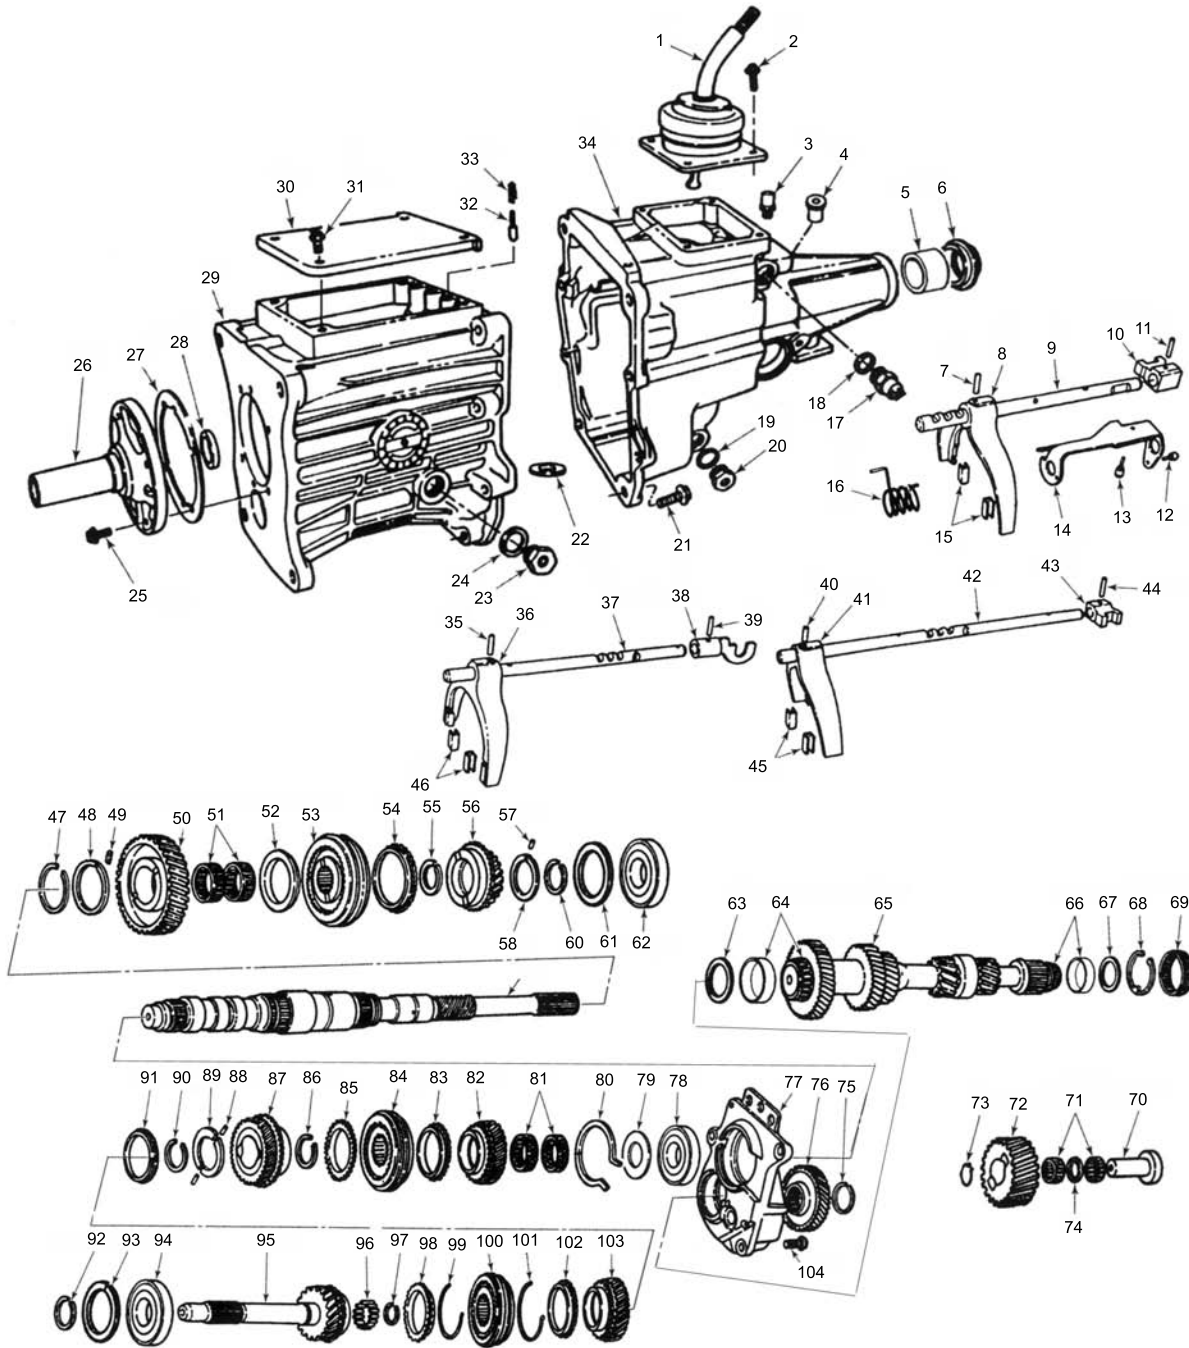

NP535 - STYLE REPLACES DODGE® D100/150 1987-92 DAKOTA

ILL #	MIDWEST #	REF #	REPLACEMENT PART DESCRIPTION
1	4338332		SHIFTER ASSY - B VAN
1	4338145		SHIFTER ASSY - DAKOTA
1	4338331		SHIFTER ASSY - D1500 TRUCK
3	2124715		BREATHER
5	WT243-62B	2801726	EXT. HOUSING BUSHING
6	2506	4058047	REAR SEAL 2WD
6	NV4269956	4269956	REAR SEAL 4WD
7	442934		ROLL PIN - SHIFT FORK - ALL (3 REQ.)