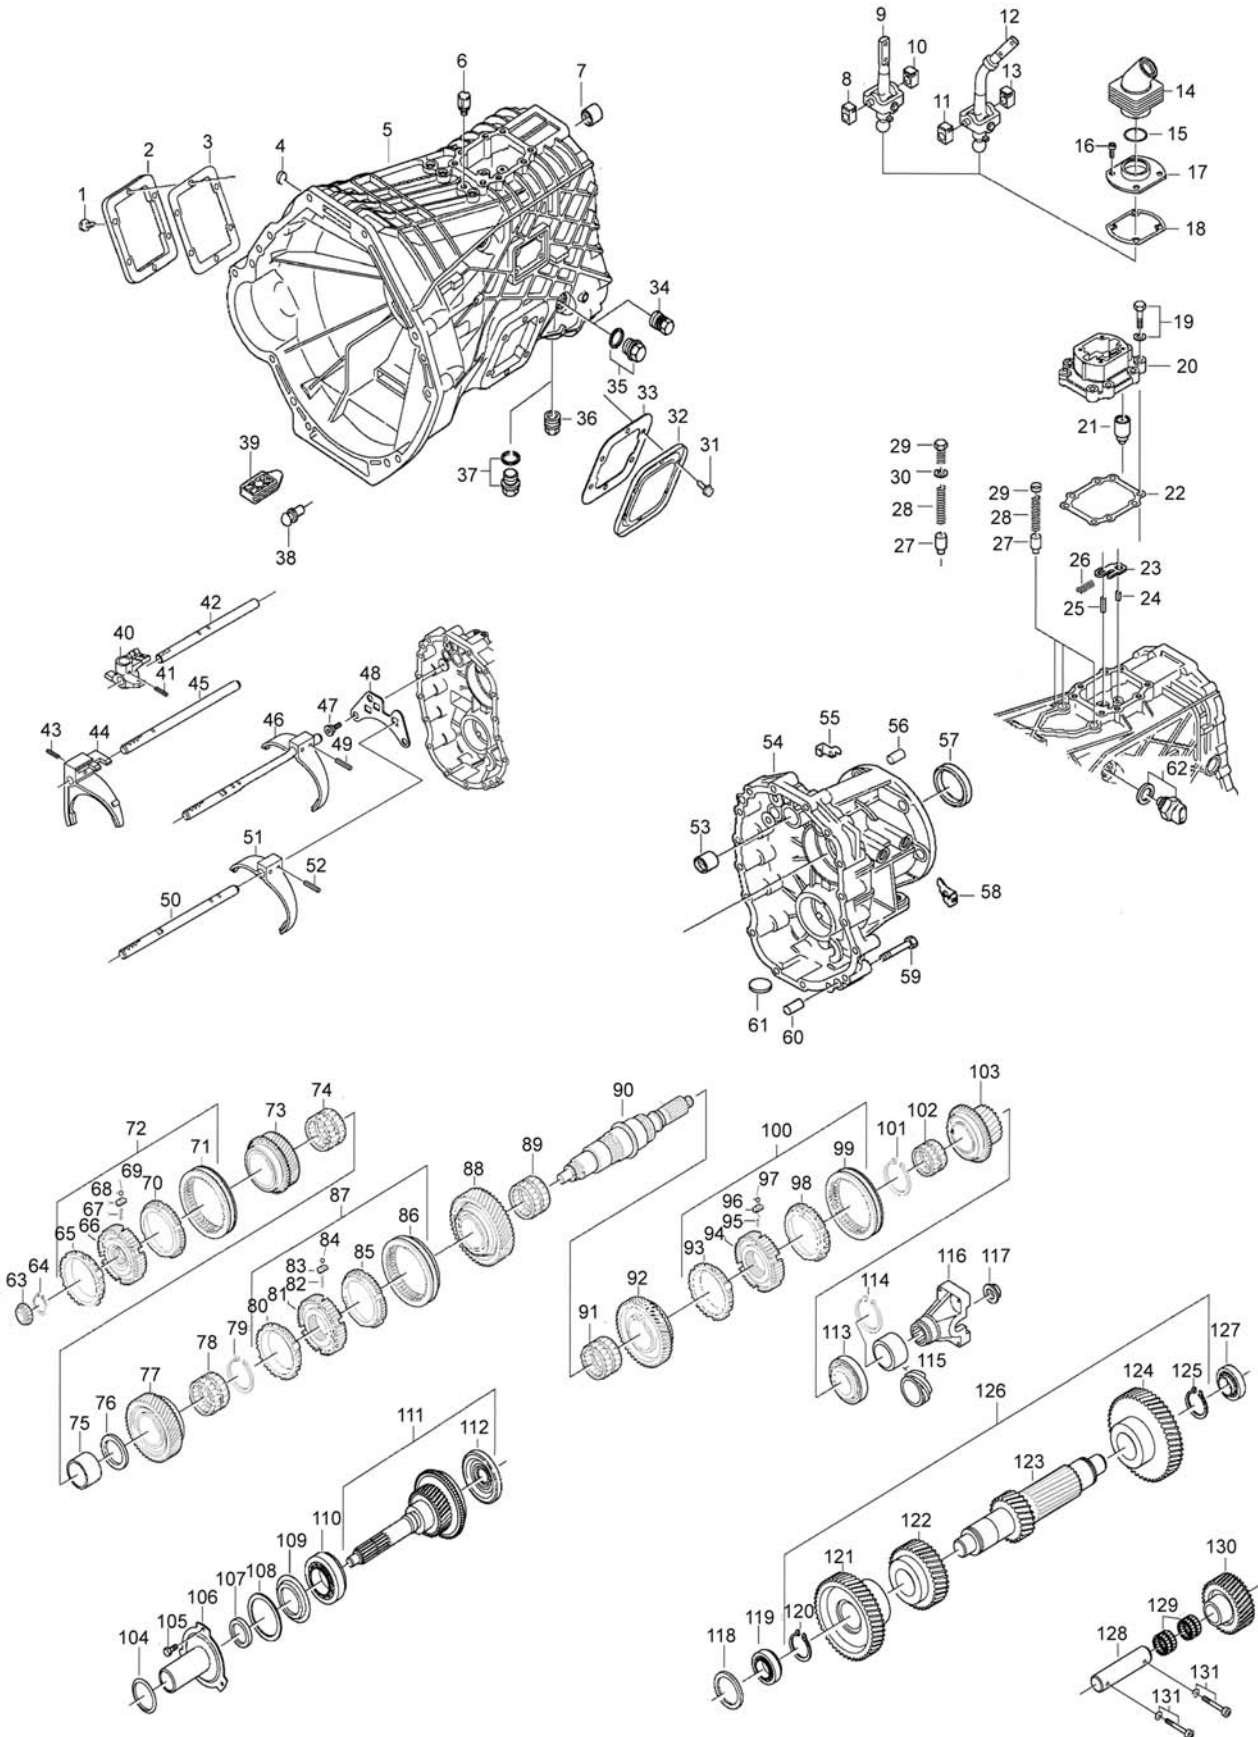

ZF - STYLE TRANSMISSIONS REPLACES S5-42 / S5-47

ZF - STYLE TRANSMISSIONS S5-42 / S5-47 (cont.)

ILL #	MIDWEST #	REF #	REPLACEMENT PART DESCRIPTION
1	0736617043		HEXAGON SCREW
2	1304301035		COVER
3	1290301140		GASKET
4	0630361077		SEALING CAP
5	1307201005		MAIN HOUSING - S5-42 GAS (4.9/5.8)
	1307201076		MAIN HOUSING - S5-42 DIESEL
	1307201080		MAIN HOUSING - S5-42 GAS (7.5)
	1317201014		MAIN HOUSING - S5-47 GAS (4.9/5.8)
	1317201015		MAIN HOUSING - S5-47 DIESEL
	1317201016		MAIN HOUSING - S5-47 GAS (7.5)
6	0501202797		BREATHER
7	0750115238		BALL SLEEVE
8/10/11/13	1307306154		GUIDE PIECE
9/12	1307218006		GEAR SHIFT LEVER - S5-42
	1307218007		GEAR SHIFT LEVER - S5-42 (WITH TAG# 064 OR 103)
	1317218002		GEAR SHIFT LEVER - S5-47
14	1307306236		INNER TRANS BOOT - S5-42
	1317306014		INNER TRANS BOOT - S5-47
15	0730505093		SNAP RING
16	0636101679		CAP SCREW M6X16 (4 REQ.)
17	1307306035		COVER
18	1249306426		GASKET
19	0630302090		SPRING WASHER
19	0636015277		HEXAGON SCREW M8X35
20	1307306046		GEAR SHIFT HOUSING
21	0501206040		GEAR SHIFT DETENT - S5-42/47
	0501206818		GEAR SHIFT DETENT - S5-42 (WITH TAG# 064 OR 103)
22	1307306034		GASKET
23	1307306229		STOP PLATE
24	0631330006		SLOT PIN M5X16
25	0631330131		SLOT PIN M8X22
26	0732041947		COMPRESSION SPRING
27	1307306170		DETENT PIN
28	0732041946		COMPRESSION SPRING
29	0636304047R		PLUG M12X1.5
29	E7TZ7L013A	0630361077	SEALING CAP - (3 REQ.) - S5-42
29	F4TZ7L013A	0630361099	PLUG SEALING 14mm - (3 REQ.) - S5-47
30	0634801027		WASHER
31	0736617043		HEXAGON SCREW
32	1304301035		COVER
33	1290301140		GASKET
34	0501209879		SCREW PLUG M22X1.75
35	0636304049		SCREW PLUG M24X1.5
35	0736304150		SCREW PLUG M24X1.5
35	0501314040		USIT RING
35	0634801206		USIT RING
36	0501209879		SCREW PLUG M22X1.75
37	0636304049		SCREW PLUG M24X1.5
37	0736304150		SCREW PLUG M24X1.5
37	0501314040		USIT RING
37	0634801206		USIT RING
38	1307301011		PIN
39	1307301072		RUBBER CAP
40	1307306062		GEAR SHIFT FINGER
	1317306055		
41	0631329069		SLOT PIN M6X30
42	1307306146		GEAR SHIFT SHAFT
	1317306004		
43	0631329069		SLOT PIN M6X30
44	ZF42-23A	1307206003	3-4 GEAR SHIFT FORK
45	1307306169		3-4 GEAR SHIFT RAIL - S5-42
	1317306006		3-4 GEAR SHIFT RAIL - S5-47
46	ZF42-23	1307298933	1-2 SHIFT FORK ASSEMBLY - S5-42
	ZF47-23	1317298001	1-2 SHIFT FORK ASSEMBLY - S5-47