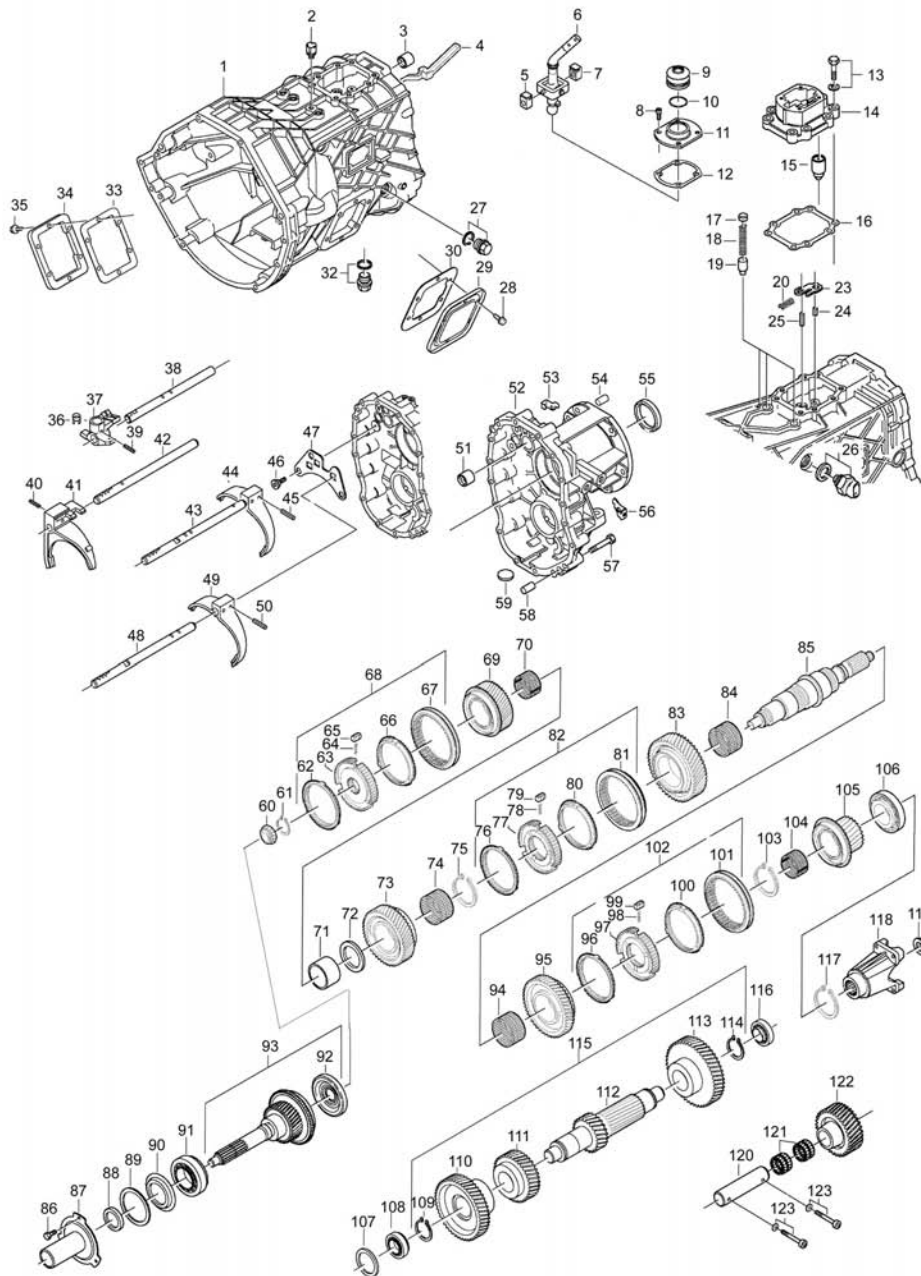

ZF - STYLE TRANSMISSIONS REPLACES S5-47M

ILL #	MIDWEST #	REF #	REPLACEMENT PART DESCRIPTION
1	1317301016		MAIN HOUSING
2	0501202797		BREATHER
3	0750115238		BALL SLEEVE
4	1319301012		OIL FEEDER
5	1307306154		GUIDE PIECE
6	1317218005		GEAR SHIFT LEVER
	1317218006		
8	0636101679		CAP SCREW M6X16
9	1319306061		INNER TRANS BOOT
10	0730505093		SNAP RING
11	1307306035		COVER
12	1249306426		GASKET
13	0630302090		SPRING WASHER
	0636015277		
14	1307306046		GEAR SHIFT HOUSING
15	0501209895		GEAR SHIFT DETENT