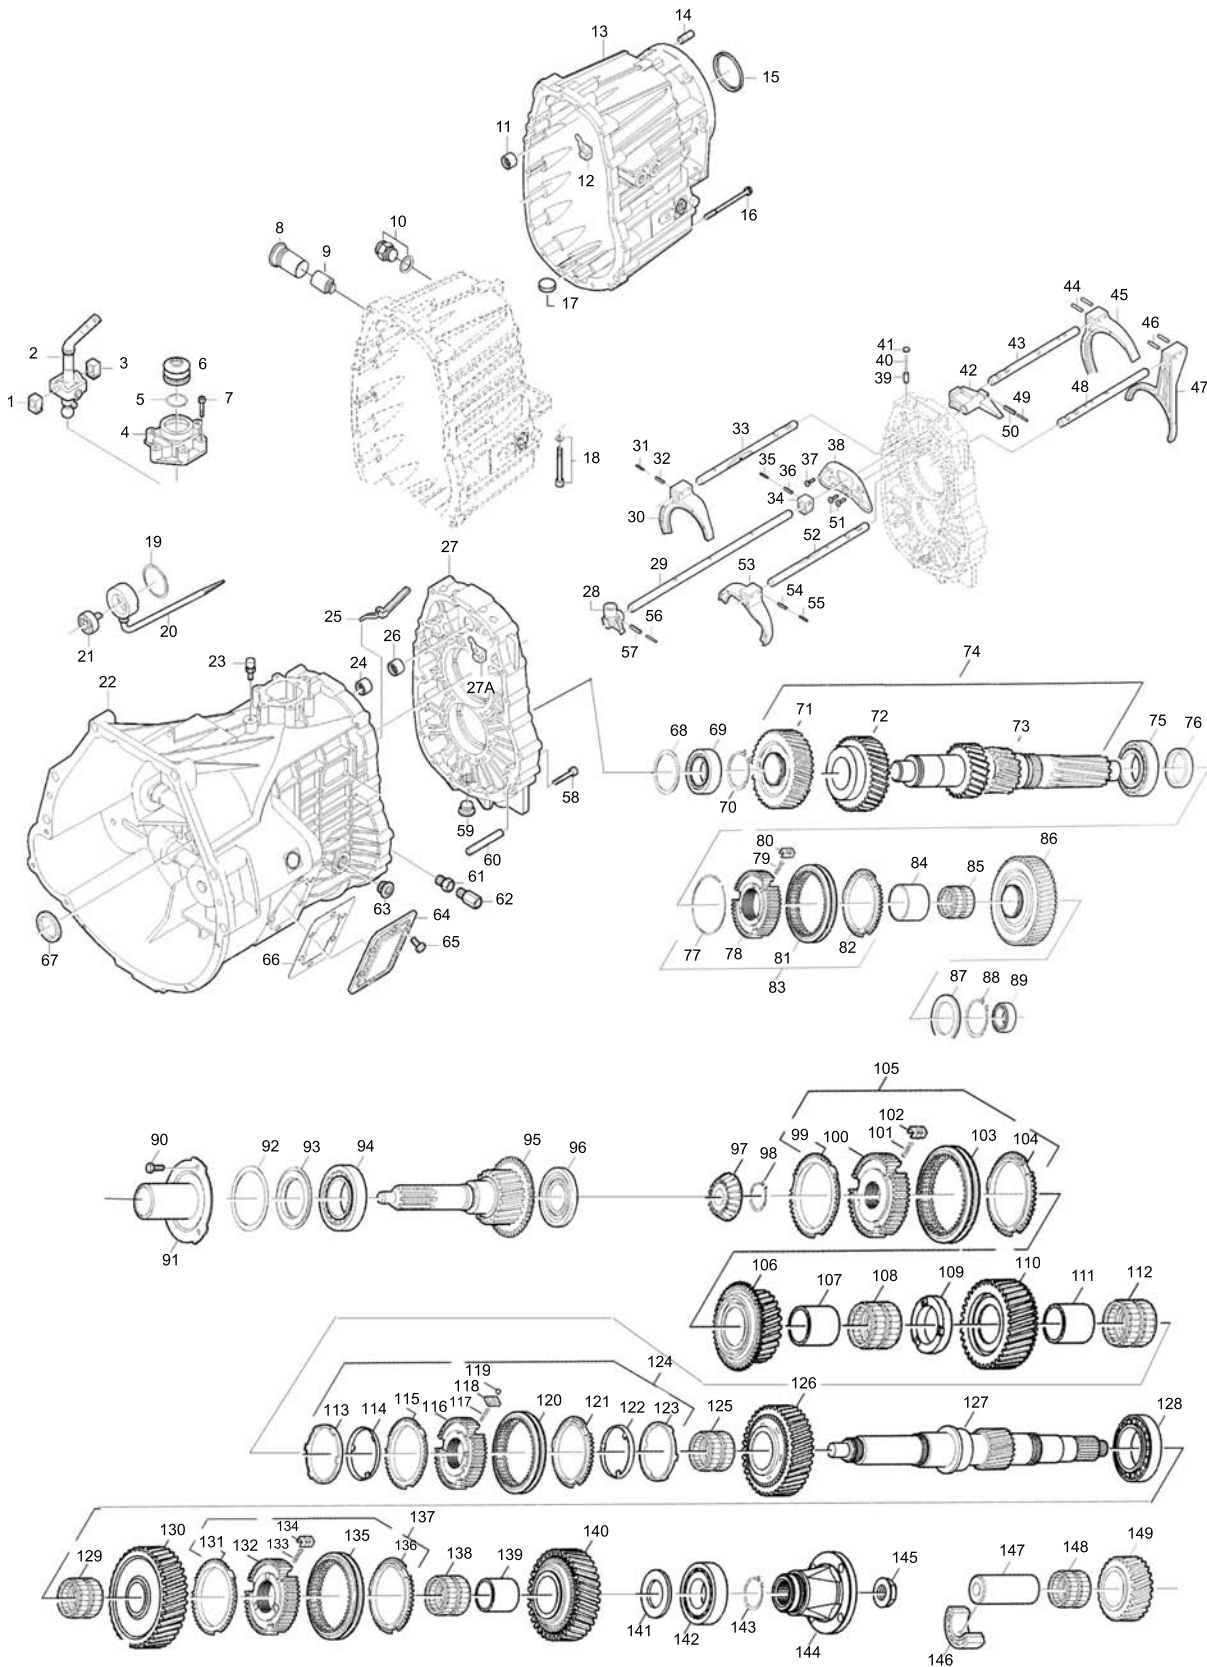

ZF - STYLE TRANSMISSIONS REPLACES S6-650

ZF - STYLE TRANSMISSIONS S6-650 (cont.)

ILL #	MIDWEST #	REF #	REPLACEMENT PART DESCRIPTION
2	1319218004		GEAR SHIFT LEVER
1/3	1307306154		GUIDE PIECE
4	1319306043		GEAR SHIFT HOUSING
5	0730505093		SNAP RING
6	1319306061		INNER TRANS BOOT
7	0636101356		CAP SCREW M8X35
8	1319306080		MAIN DETENT GUIDE BUSHING
9	0501206040		GEAR SHIFT DETENT
10	0501209492		SWITCH
10	0634801260		SEALING RING
11	0750115238		BALL SLEEVE
12	1307301148		FIXING PLATE
13	1319301021		REAR HOUSING 4X2
13	1319301022		REAR HOUSING 4X4
14	0750101028		CYLINDRICAL PIN
15	0734319677		OUTPUT SHAFT SEAL 4X2
15	0734319598		OUTPUT SHAFT SEAL 4X4
16	0736010258		SCREW
17	1048301010		MAGNET
18	0636101664		CAP SCREW
18	0630050016		USIT RING
19	0630532128		SNAP RING
20	1319220008		PUMP HOUSING
21	0501211188		PUMP SHAFT
22	1319201001		MAIN HOUSING
23	0501202797		BREATHER
24	0750115238		BALL SLEEVE
25	1319301012		OIL FEEDER
26	0750115238		BALL SLEEVE
27	1319301047		INTERMEDIATE HOUSING
27A	1307301148		FIXING PLATE
28	1319306022		SHIFT FINGER FRONT
29	1319306057		MAIN SHIFT RAIL
30	ZF42-23B	1307306019	SHIFT FORK 3-4
31	0631329028		SLOT PIN 3.5X30
32	0631329069		SLOT PIN 6X30
33	1319306051		SHIFT RAIL 3-4
34	1319306034		SHIFT FINGER REAR
34	1319306058		SHIFT DRIVER
35	0631329017		ROLL PIN 3X24
36	0631329050		SLOT PIN 5X24
37	1319306060		COLLAR SCREW
38	1319306048		INTERLOCKING PLATE
39	1307306170		DETENT PIN
40	0732041946		DETENT SPRING
41	0630361099		PLUG SEALING - (4 REQ.)
43	1319306044		CREEPER/REV. SHIFT RAIL
44	0631329069		SLOT PIN 6X30
45	1319306045		CREEPER/REV. SHIFT FORK
46	0631329069		SLOT PIN 6X30
47	1319306047		5TH GEAR SHIFT FORK
48	1319306046		5TH GEAR SHIFT RAIL
49	0631329028		SLOT PIN 3.5X30
50	0631329069		SLOT PIN 6X30
52	1319306050		SHIFT RAIL 1-2
53	ZF42-23B	1307306019	SHIFT FORK 1-2
54	0631329069		SLOT PIN 6X30
55	0631329028		SLOT PIN 3.5X30
56	0631329028		SLOT PIN 3.5X30
57	0631329069		SLOT PIN 6X30
58	0636101663		CAP SCREW
59	0501209879		SCREW PLUG
60	0631306719		CYLINDRICAL PIN
61	0501209815		STOP SCREW