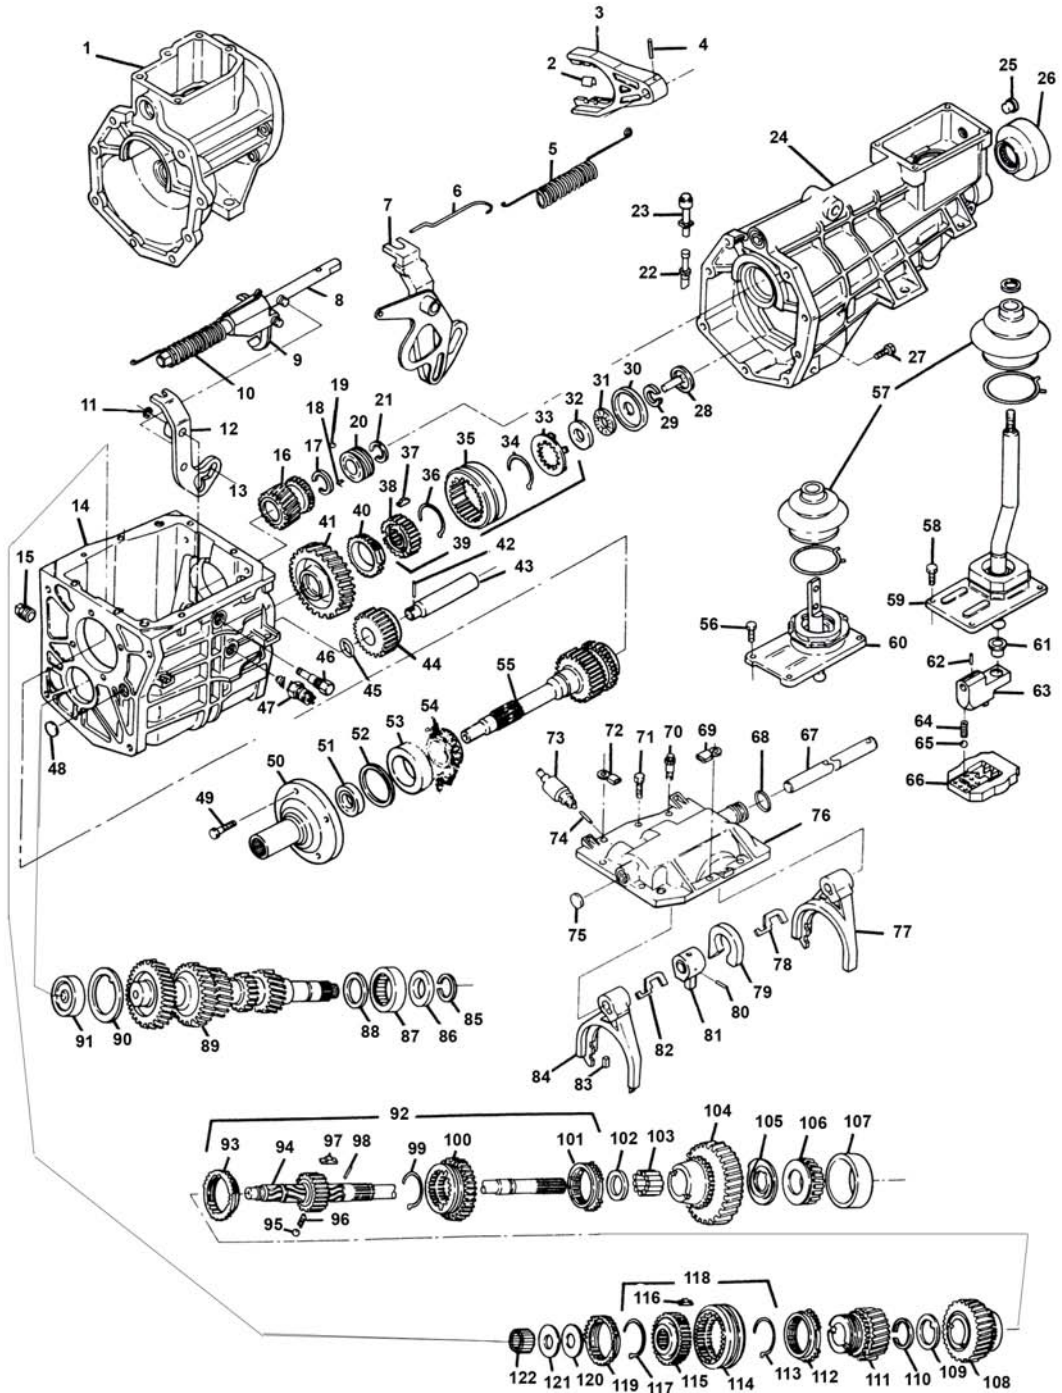

T5 NON-W/C - STYLE
REPLACES FORD®, MUSTANG, THUNDERBIRD 1982-87
CAMARO, FIREBIRD, S10, ASTRO 1982-87 - JEEP® 1982-86

ILL #	MIDWEST #	REF #	REPLACEMENT PART DESCRIPTION
2	1352127008	D8ZZ7L082A	FORK PADS
3	1352096014		5TH SHIFT FORK
4	1000043001		ROLL PIN
5	1352156089		SPRING
6	1352156008	8134077	SPRING, HOOK
7	1352098003	E3ZZ7K002A	LEVER, REV. FORK
8	1352600002		5TH RAIL, PIN, ROLLER
9	1352096005		FORK, REV.
10	1352156005	E3ZZ7K205A	SPRING
12	1352098003	E3ZZ7K002A	SHIFT LEVER 5-REV. - CAN USE 1352098007